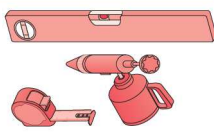

DMF	A	B	S	L
	[inch]		[inch]	
30x30	29⁷/₈	29⁷/₈	39¹/₄	39¹/₄
30x36	29⁷/₈	34³/₄	39¹/₄	44¹/₈
36x36	34³/₄	34³/₄	44¹/₈	44¹/₈
36x48	34³/₄	46⁵/₈	44¹/₈	55⁷/₈
48x48	46⁵/₈	46⁵/₈	55⁷/₈	55⁷/₈