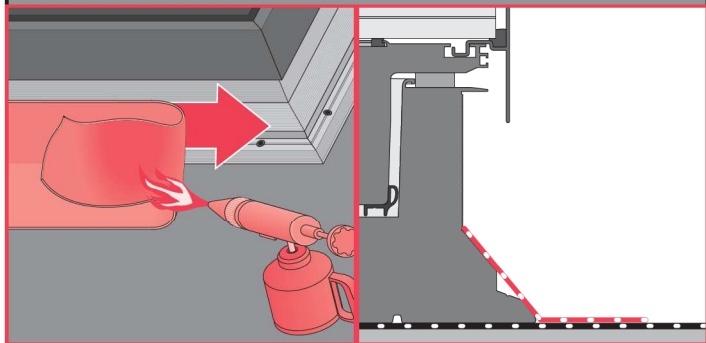

DXW Walkable Skylight

DXW

DXW	A B		S L		C D	
	[inch]		[inch]		[inch]	
30x30	29 7/8"	29 7/8"	39 1/4"	39 1/4"	38 1/8"	38 1/8"
30x36	29 7/8"	34 3/4"	39 1/4"	44 1/8"	38 1/8"	43"
36x36	34 3/4"	34 3/4"	44 1/8"	44 1/8"	43"	43"
36x48	34 3/4"	46 5/8"	44 1/8"	55 7/8"	43"	54 3/4"
48x48	46 5/8"	46 5/8"	55 7/8"	55 7/8"	54 3/4"	54 3/4"

1

$$X_1 = X_2$$

$$Y_1 = Y_2$$

2

5b

0 [cm] 1 2 3 4 5 6 7 8 9 10 11 12 13 14 15 16 17 18 19 20

EN Manufacturer and Seller shall bear no liability for failure to comply with the applicable laws, building codes and safety requirements by the user of the product, architect, fitter or owner of the building.