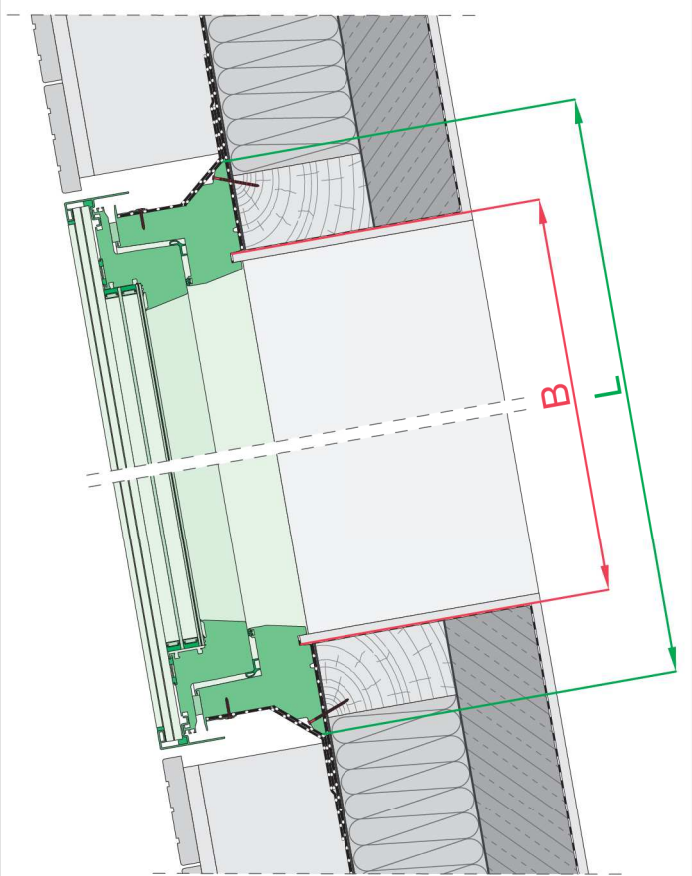

DXW Walkable Skylight

DXW

DXW	A B		S L		C D	
	[inch]		[inch]		[inch]	
30x30	29 7/8"	29 7/8"	39 1/4"	39 1/4"	38 1/8"	38 1/8"
30x36	29 7/8"	34 3/4"	39 1/4"	44 1/8"	38 1/8"	43"
36x36	34 3/4"	34 3/4"	44 1/8"	44 1/8"	43"	43"
36x48	34 3/4"	46 5/8"	44 1/8"	55 7/8"	43"	54 3/4"
48x48	46 5/8"	46 5/8"	55 7/8"	55 7/8"	54 3/4"	54 3/4"

1

$$X_1 = X_2$$

$$Y_1 = Y_2$$

2

5b

0 [cm] 1 2 3 4 5 6 7 8 9 10 11 12 13 14 15 16 17 18 19 20

EN Manufacturer and Seller shall bear no liability for failure to comply with the applicable laws, building codes and safety requirements by the user of the product, architect, fitter or owner of the building.