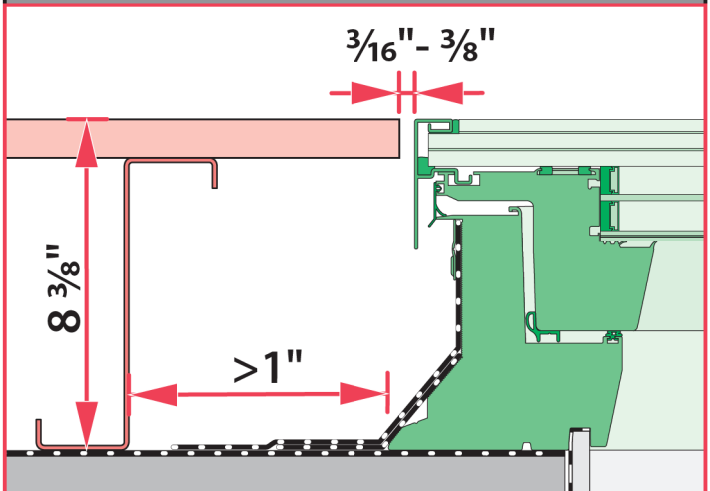

DXW Walkable Skylight

DXW

DXW	A B		S L		C D	
	[inch]		[inch]		[inch]	
30x30	29 7/8"	29 7/8"	39 1/4"	39 1/4"	38 1/8"	38 1/8"
30x36	29 7/8"	34 3/4"	39 1/4"	44 1/8"	38 1/8"	43"
36x36	34 3/4"	34 3/4"	44 1/8"	44 1/8"	43"	43"
36x48	34 3/4"	46 5/8"	44 1/8"	55 7/8"	43"	54 3/4"
48x48	46 5/8"	46 5/8"	55 7/8"	55 7/8"	54 3/4"	54 3/4"

1

$$X_1 = X_2$$

$$Y_1 = Y_2$$

2

5b

0 [cm] 1 2 3 4 5 6 7 8 9 10 11 12 13 14 15 16 17 18 19 20

EN Manufacturer and Seller shall bear no liability for failure to comply with the applicable laws, building codes and safety requirements by the user of the product, architect, fitter or owner of the building.