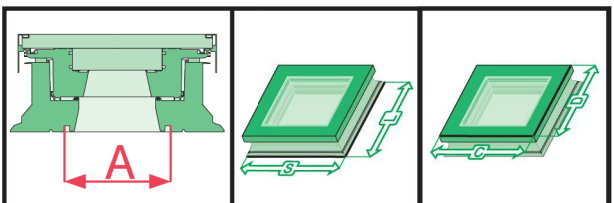

DXW Walkable Skylight

DXW

DXW	A B		S L		C D	
	[inch]		[inch]		[inch]	
30x30	29 7/8"	29 7/8"	39 1/4"	39 1/4"	38 1/8"	38 1/8"
30x36	29 7/8"	34 3/4"	39 1/4"	44 1/8"	38 1/8"	43"
36x36	34 3/4"	34 3/4"	44 1/8"	44 1/8"	43"	43"
36x48	34 3/4"	46 5/8"	44 1/8"	55 7/8"	43"	54 3/4"
48x48	46 5/8"	46 5/8"	55 7/8"	55 7/8"	54 3/4"	54 3/4"

1

$$X_1 = X_2$$

$$Y_1 = Y_2$$

2

5b

0 [cm] 1 2 3 4 5 6 7 8 9 10 11 12 13 14 15 16 17 18 19 20

EN Manufacturer and Seller shall bear no liability for failure to comply with the applicable laws, building codes and safety requirements by the user of the product, architect, fitter or owner of the building.