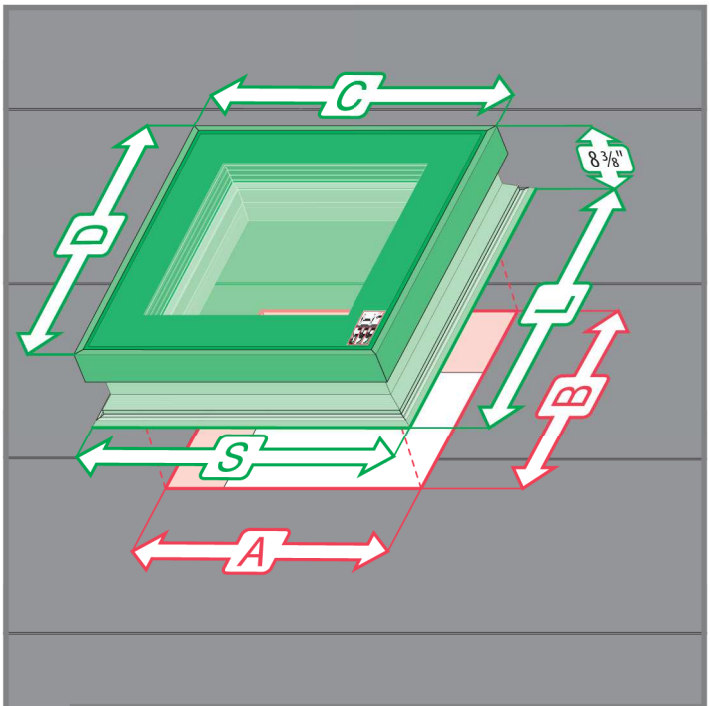

DXW Walkable Skylight

DXW

DXW	A B		S L		C D	
	[inch]		[inch]		[inch]	
30x30	29 7/8"	29 7/8"	39 1/4"	39 1/4"	38 1/8"	38 1/8"
30x36	29 7/8"	34 3/4"	39 1/4"	44 1/8"	38 1/8"	43"
36x36	34 3/4"	34 3/4"	44 1/8"	44 1/8"	43"	43"
36x48	34 3/4"	46 5/8"	44 1/8"	55 7/8"	43"	54 3/4"
48x48	46 5/8"	46 5/8"	55 7/8"	55 7/8"	54 3/4"	54 3/4"

1

$$X_1 = X_2$$

$$Y_1 = Y_2$$

2

5b

0 [cm] 1 2 3 4 5 6 7 8 9 10 11 12 13 14 15 16 17 18 19 20

EN Manufacturer and Seller shall bear no liability for failure to comply with the applicable laws, building codes and safety requirements by the user of the product, architect, fitter or owner of the building.