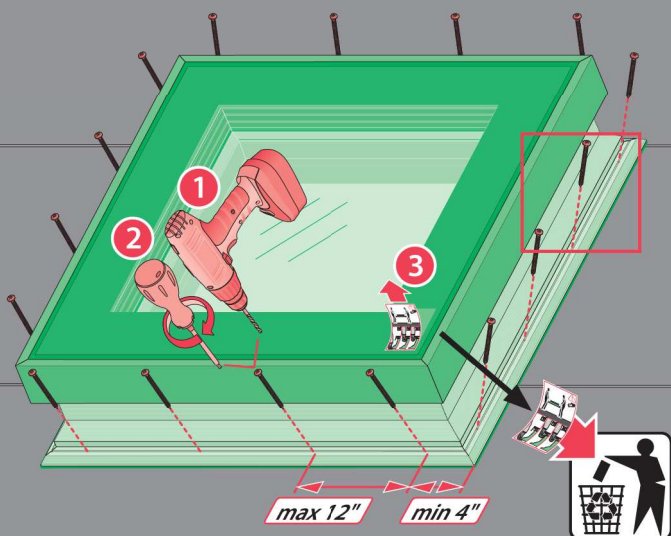

DXW Walkable Skylight

DXW

DXW	A B		S L		C D	
	[inch]		[inch]		[inch]	
30x30	29 7/8"	29 7/8"	39 1/4"	39 1/4"	38 1/8"	38 1/8"
30x36	29 7/8"	34 3/4"	39 1/4"	44 1/8"	38 1/8"	43"
36x36	34 3/4"	34 3/4"	44 1/8"	44 1/8"	43"	43"
36x48	34 3/4"	46 5/8"	44 1/8"	55 7/8"	43"	54 3/4"
48x48	46 5/8"	46 5/8"	55 7/8"	55 7/8"	54 3/4"	54 3/4"

1

$$X_1 = X_2$$

$$Y_1 = Y_2$$

2

5b

0 [cm] 1 2 3 4 5 6 7 8 9 10 11 12 13 14 15 16 17 18 19 20

EN Manufacturer and Seller shall bear no liability for failure to comply with the applicable laws, building codes and safety requirements by the user of the product, architect, fitter or owner of the building.