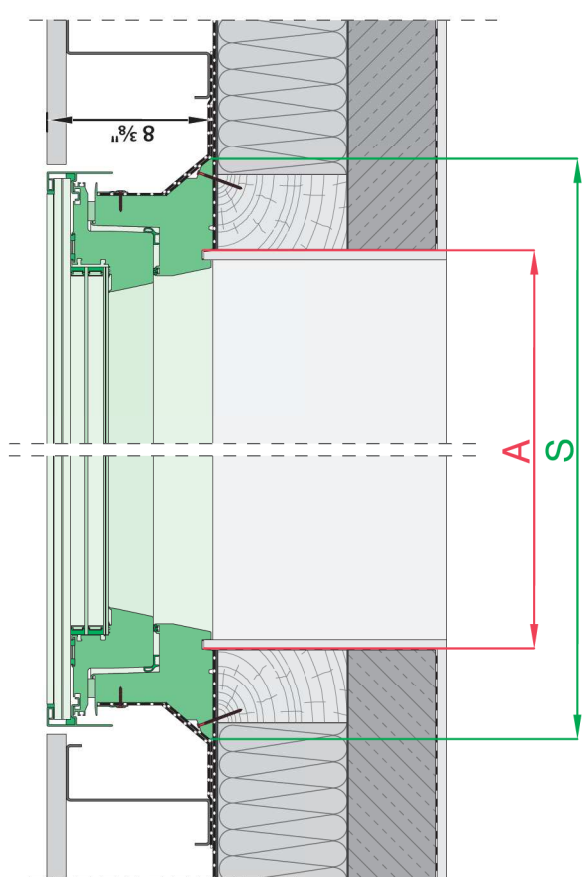

DXW Walkable Skylight

DXW

DXW	A B		S L		C D	
	[inch]		[inch]		[inch]	
30x30	29 7/8"	29 7/8"	39 1/4"	39 1/4"	38 1/8"	38 1/8"
30x36	29 7/8"	34 3/4"	39 1/4"	44 1/8"	38 1/8"	43"
36x36	34 3/4"	34 3/4"	44 1/8"	44 1/8"	43"	43"
36x48	34 3/4"	46 5/8"	44 1/8"	55 7/8"	43"	54 3/4"
48x48	46 5/8"	46 5/8"	55 7/8"	55 7/8"	54 3/4"	54 3/4"

1

$$X_1 = X_2$$

$$Y_1 = Y_2$$

2

5b

0 [cm] 1 2 3 4 5 6 7 8 9 10 11 12 13 14 15 16 17 18 19 20

EN Manufacturer and Seller shall bear no liability for failure to comply with the applicable laws, building codes and safety requirements by the user of the product, architect, fitter or owner of the building.