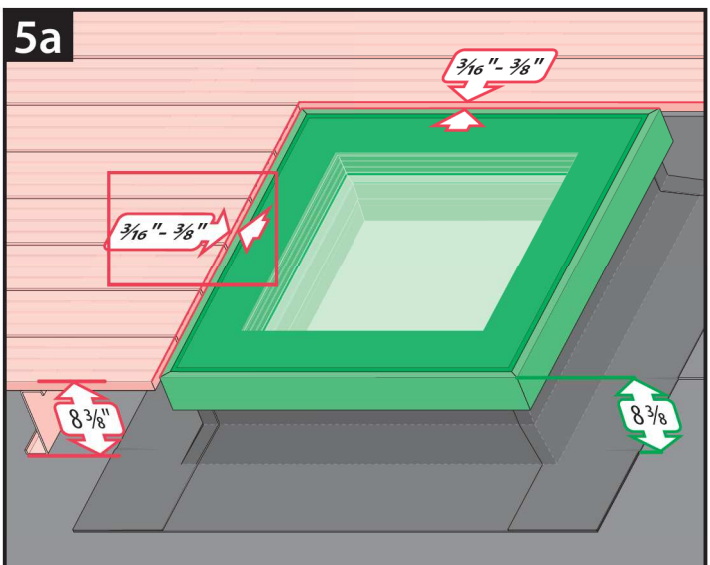

DXW Walkable Skylight

DXW

DXW	A B		S L		C D	
	[inch]		[inch]		[inch]	
30x30	29 7/8"	29 7/8"	39 1/4"	39 1/4"	38 1/8"	38 1/8"
30x36	29 7/8"	34 3/4"	39 1/4"	44 1/8"	38 1/8"	43"
36x36	34 3/4"	34 3/4"	44 1/8"	44 1/8"	43"	43"
36x48	34 3/4"	46 5/8"	44 1/8"	55 7/8"	43"	54 3/4"
48x48	46 5/8"	46 5/8"	55 7/8"	55 7/8"	54 3/4"	54 3/4"

1

$$X_1 = X_2$$

$$Y_1 = Y_2$$

2

5b

0 [cm] 1 2 3 4 5 6 7 8 9 10 11 12 13 14 15 16 17 18 19 20

EN Manufacturer and Seller shall bear no liability for failure to comply with the applicable laws, building codes and safety requirements by the user of the product, architect, fitter or owner of the building.