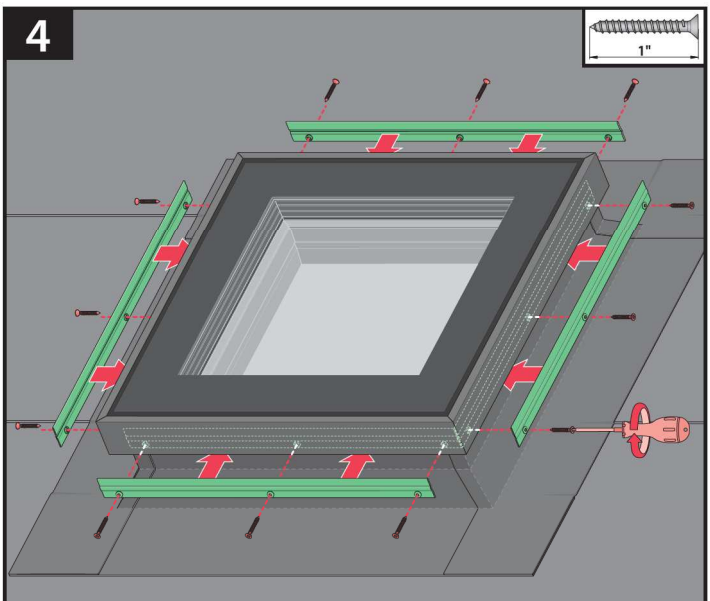

DXW Walkable Skylight

DXW

DXW	A B		S L		C D	
	[inch]		[inch]		[inch]	
30x30	29 7/8"	29 7/8"	39 1/4"	39 1/4"	38 1/8"	38 1/8"
30x36	29 7/8"	34 3/4"	39 1/4"	44 1/8"	38 1/8"	43"
36x36	34 3/4"	34 3/4"	44 1/8"	44 1/8"	43"	43"
36x48	34 3/4"	46 5/8"	44 1/8"	55 7/8"	43"	54 3/4"
48x48	46 5/8"	46 5/8"	55 7/8"	55 7/8"	54 3/4"	54 3/4"

1

$$X_1 = X_2$$

$$Y_1 = Y_2$$

2

5b

0 [cm] 1 2 3 4 5 6 7 8 9 10 11 12 13 14 15 16 17 18 19 20

EN Manufacturer and Seller shall bear no liability for failure to comply with the applicable laws, building codes and safety requirements by the user of the product, architect, fitter or owner of the building.