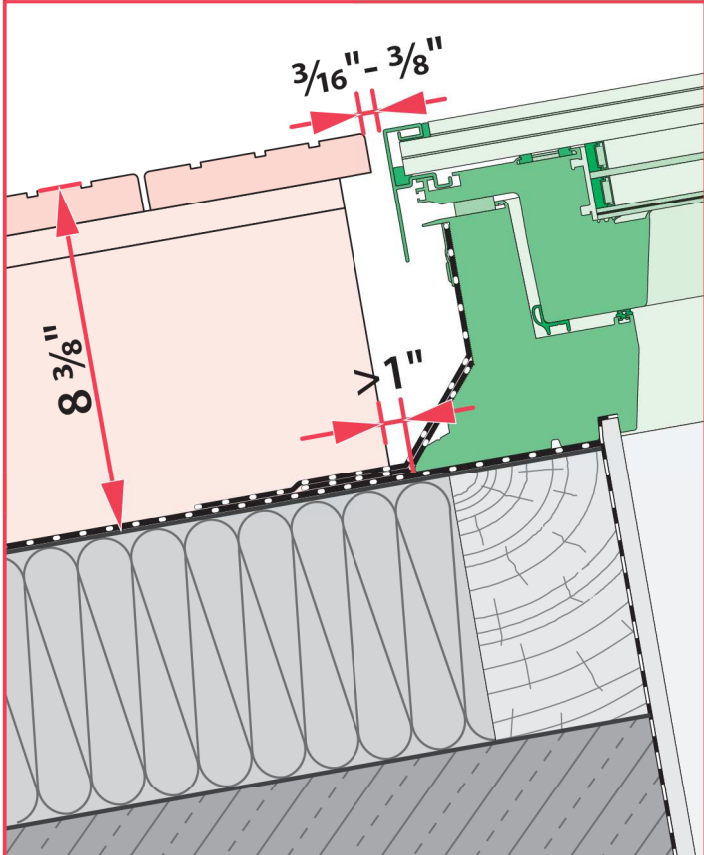

DXW Walkable Skylight

DXW

DXW	A B		S L		C D	
	[inch]		[inch]		[inch]	
30x30	29 7/8"	29 7/8"	39 1/4"	39 1/4"	38 1/8"	38 1/8"
30x36	29 7/8"	34 3/4"	39 1/4"	44 1/8"	38 1/8"	43"
36x36	34 3/4"	34 3/4"	44 1/8"	44 1/8"	43"	43"
36x48	34 3/4"	46 5/8"	44 1/8"	55 7/8"	43"	54 3/4"
48x48	46 5/8"	46 5/8"	55 7/8"	55 7/8"	54 3/4"	54 3/4"

1

$$X_1 = X_2$$

$$Y_1 = Y_2$$

2

5b

0 [cm] 1 2 3 4 5 6 7 8 9 10 11 12 13 14 15 16 17 18 19 20

EN Manufacturer and Seller shall bear no liability for failure to comply with the applicable laws, building codes and safety requirements by the user of the product, architect, fitter or owner of the building.