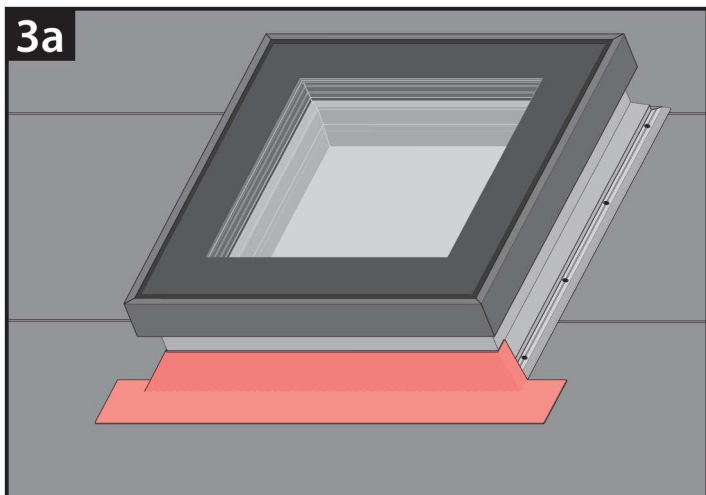

DXW Walkable Skylight

DXW

DXW	A B		S L		C D	
	[inch]		[inch]		[inch]	
30x30	29 7/8"	29 7/8"	39 1/4"	39 1/4"	38 1/8"	38 1/8"
30x36	29 7/8"	34 3/4"	39 1/4"	44 1/8"	38 1/8"	43"
36x36	34 3/4"	34 3/4"	44 1/8"	44 1/8"	43"	43"
36x48	34 3/4"	46 5/8"	44 1/8"	55 7/8"	43"	54 3/4"
48x48	46 5/8"	46 5/8"	55 7/8"	55 7/8"	54 3/4"	54 3/4"

1

$$X_1 = X_2$$

$$Y_1 = Y_2$$

2

5b

0 [cm] 1 2 3 4 5 6 7 8 9 10 11 12 13 14 15 16 17 18 19 20

EN Manufacturer and Seller shall bear no liability for failure to comply with the applicable laws, building codes and safety requirements by the user of the product, architect, fitter or owner of the building.