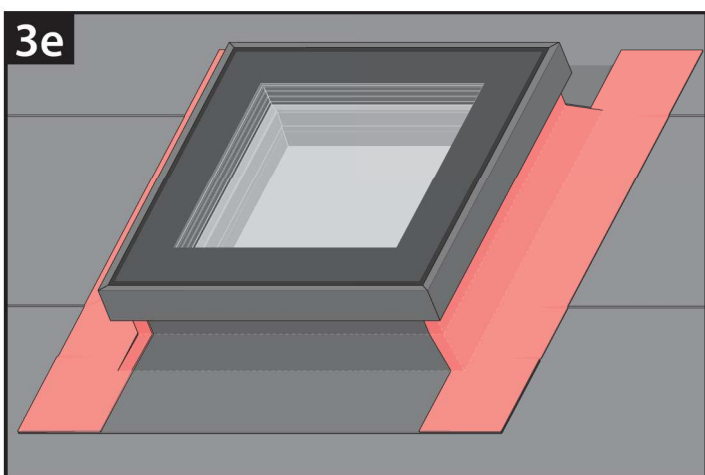

DXW Walkable Skylight

DXW

DXW	A B		S L		C D	
	[inch]		[inch]		[inch]	
30x30	29 7/8"	29 7/8"	39 1/4"	39 1/4"	38 1/8"	38 1/8"
30x36	29 7/8"	34 3/4"	39 1/4"	44 1/8"	38 1/8"	43"
36x36	34 3/4"	34 3/4"	44 1/8"	44 1/8"	43"	43"
36x48	34 3/4"	46 5/8"	44 1/8"	55 7/8"	43"	54 3/4"
48x48	46 5/8"	46 5/8"	55 7/8"	55 7/8"	54 3/4"	54 3/4"

1

$$X_1 = X_2$$

$$Y_1 = Y_2$$

2

5b

0 [cm] 1 2 3 4 5 6 7 8 9 10 11 12 13 14 15 16 17 18 19 20

EN Manufacturer and Seller shall bear no liability for failure to comply with the applicable laws, building codes and safety requirements by the user of the product, architect, fitter or owner of the building.