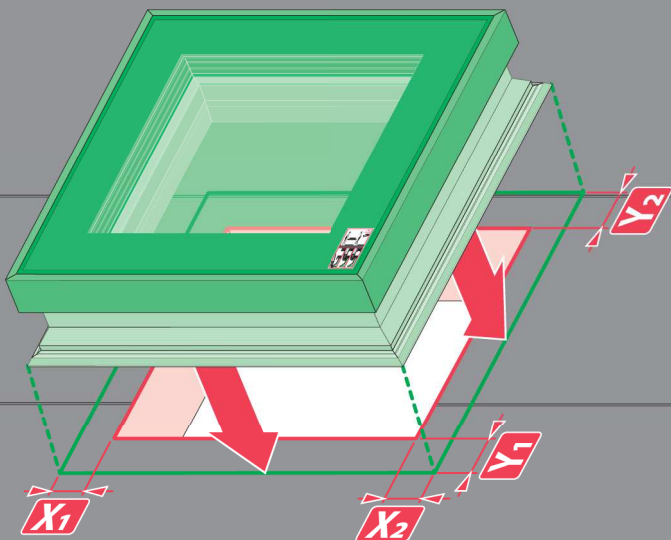

DXW Walkable Skylight

DXW

DXW	A B		S L		C D	
	[inch]		[inch]		[inch]	
30x30	29 7/8"	29 7/8"	39 1/4"	39 1/4"	38 1/8"	38 1/8"
30x36	29 7/8"	34 3/4"	39 1/4"	44 1/8"	38 1/8"	43"
36x36	34 3/4"	34 3/4"	44 1/8"	44 1/8"	43"	43"
36x48	34 3/4"	46 5/8"	44 1/8"	55 7/8"	43"	54 3/4"
48x48	46 5/8"	46 5/8"	55 7/8"	55 7/8"	54 3/4"	54 3/4"

1

$$X_1 = X_2$$

$$Y_1 = Y_2$$

2

5b

0 [cm] 1 2 3 4 5 6 7 8 9 10 11 12 13 14 15 16 17 18 19 20

EN Manufacturer and Seller shall bear no liability for failure to comply with the applicable laws, building codes and safety requirements by the user of the product, architect, fitter or owner of the building.