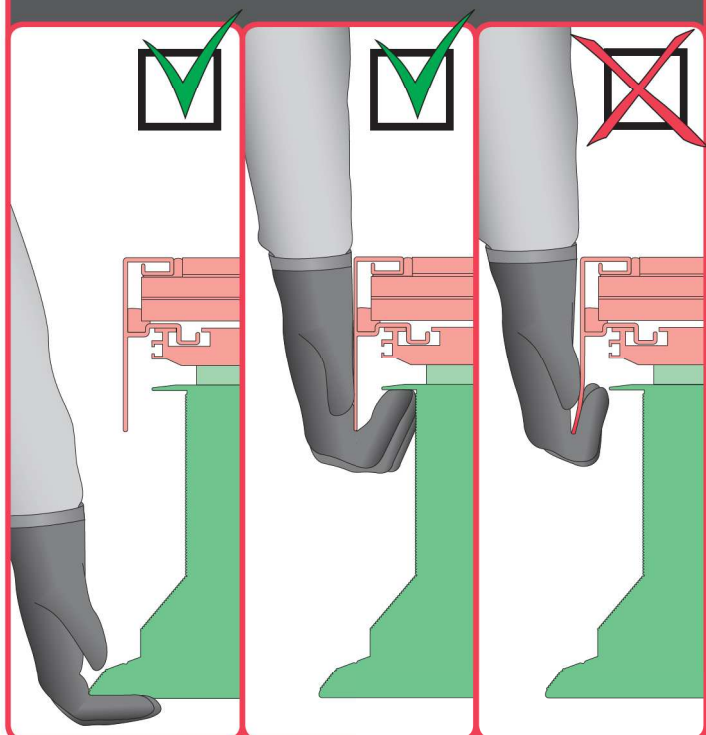

DXW Walkable Skylight

DXW

DXW	A B		S L		C D	
	[inch]		[inch]		[inch]	
30x30	29 7/8"	29 7/8"	39 1/4"	39 1/4"	38 1/8"	38 1/8"
30x36	29 7/8"	34 3/4"	39 1/4"	44 1/8"	38 1/8"	43"
36x36	34 3/4"	34 3/4"	44 1/8"	44 1/8"	43"	43"
36x48	34 3/4"	46 5/8"	44 1/8"	55 7/8"	43"	54 3/4"
48x48	46 5/8"	46 5/8"	55 7/8"	55 7/8"	54 3/4"	54 3/4"

1

$$X_1 = X_2$$

$$Y_1 = Y_2$$

2

5b

0 [cm] 1 2 3 4 5 6 7 8 9 10 11 12 13 14 15 16 17 18 19 20

EN Manufacturer and Seller shall bear no liability for failure to comply with the applicable laws, building codes and safety requirements by the user of the product, architect, fitter or owner of the building.