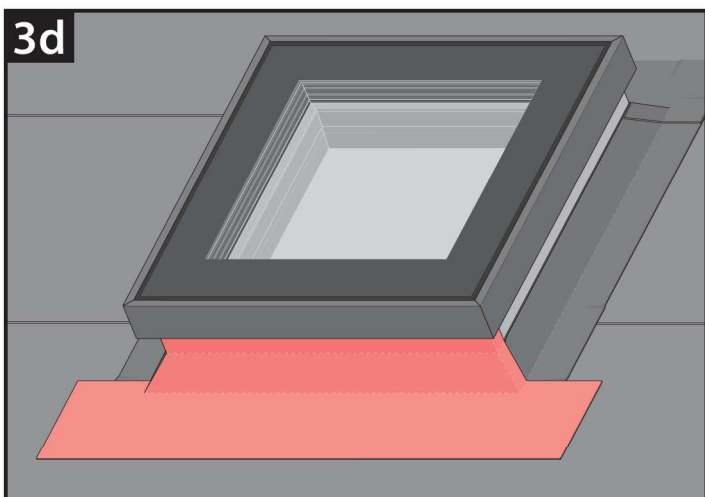

DXW Walkable Skylight

DXW

DXW	A B		S L		C D	
	[inch]		[inch]		[inch]	
30x30	29 7/8"	29 7/8"	39 1/4"	39 1/4"	38 1/8"	38 1/8"
30x36	29 7/8"	34 3/4"	39 1/4"	44 1/8"	38 1/8"	43"
36x36	34 3/4"	34 3/4"	44 1/8"	44 1/8"	43"	43"
36x48	34 3/4"	46 5/8"	44 1/8"	55 7/8"	43"	54 3/4"
48x48	46 5/8"	46 5/8"	55 7/8"	55 7/8"	54 3/4"	54 3/4"

1

$$X_1 = X_2$$

$$Y_1 = Y_2$$

2

5b

0 [cm] 1 2 3 4 5 6 7 8 9 10 11 12 13 14 15 16 17 18 19 20

EN Manufacturer and Seller shall bear no liability for failure to comply with the applicable laws, building codes and safety requirements by the user of the product, architect, fitter or owner of the building.