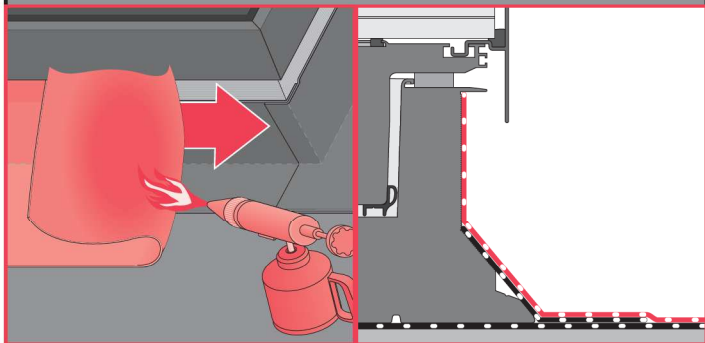

DXW Walkable Skylight

DXW

DXW	A B		S L		C D	
	[inch]		[inch]		[inch]	
30x30	29 7/8"	29 7/8"	39 1/4"	39 1/4"	38 1/8"	38 1/8"
30x36	29 7/8"	34 3/4"	39 1/4"	44 1/8"	38 1/8"	43"
36x36	34 3/4"	34 3/4"	44 1/8"	44 1/8"	43"	43"
36x48	34 3/4"	46 5/8"	44 1/8"	55 7/8"	43"	54 3/4"
48x48	46 5/8"	46 5/8"	55 7/8"	55 7/8"	54 3/4"	54 3/4"

1

$$X_1 = X_2$$

$$Y_1 = Y_2$$

2

5b

0 [cm] 1 2 3 4 5 6 7 8 9 10 11 12 13 14 15 16 17 18 19 20

EN Manufacturer and Seller shall bear no liability for failure to comply with the applicable laws, building codes and safety requirements by the user of the product, architect, fitter or owner of the building.