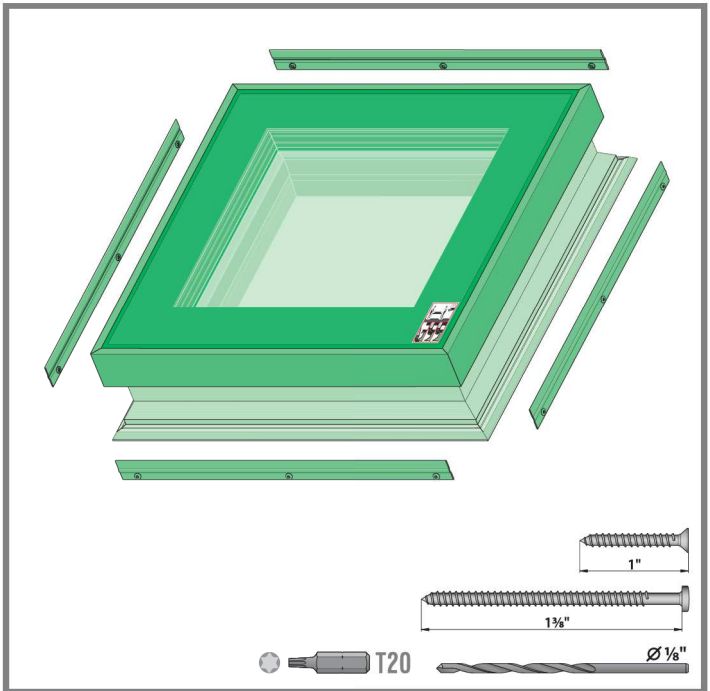

DXW Walkable Skylight

DXW

DXW	A B		S L		C D	
	[inch]		[inch]		[inch]	
30x30	29 7/8"	29 7/8"	39 1/4"	39 1/4"	38 1/8"	38 1/8"
30x36	29 7/8"	34 3/4"	39 1/4"	44 1/8"	38 1/8"	43"
36x36	34 3/4"	34 3/4"	44 1/8"	44 1/8"	43"	43"
36x48	34 3/4"	46 5/8"	44 1/8"	55 7/8"	43"	54 3/4"
48x48	46 5/8"	46 5/8"	55 7/8"	55 7/8"	54 3/4"	54 3/4"

1

$$X_1 = X_2$$

$$Y_1 = Y_2$$

2

5b

0 [cm] 1 2 3 4 5 6 7 8 9 10 11 12 13 14 15 16 17 18 19 20

EN Manufacturer and Seller shall bear no liability for failure to comply with the applicable laws, building codes and safety requirements by the user of the product, architect, fitter or owner of the building.