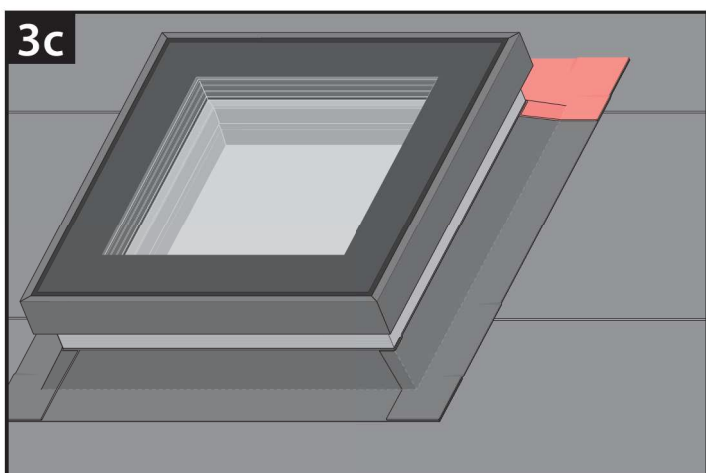

DXW Walkable Skylight

DXW

DXW	A B		S L		C D	
	[inch]		[inch]		[inch]	
30x30	29 7/8"	29 7/8"	39 1/4"	39 1/4"	38 1/8"	38 1/8"
30x36	29 7/8"	34 3/4"	39 1/4"	44 1/8"	38 1/8"	43"
36x36	34 3/4"	34 3/4"	44 1/8"	44 1/8"	43"	43"
36x48	34 3/4"	46 5/8"	44 1/8"	55 7/8"	43"	54 3/4"
48x48	46 5/8"	46 5/8"	55 7/8"	55 7/8"	54 3/4"	54 3/4"

1

$$X_1 = X_2$$

$$Y_1 = Y_2$$

2

5b

0 [cm] 1 2 3 4 5 6 7 8 9 10 11 12 13 14 15 16 17 18 19 20

EN Manufacturer and Seller shall bear no liability for failure to comply with the applicable laws, building codes and safety requirements by the user of the product, architect, fitter or owner of the building.