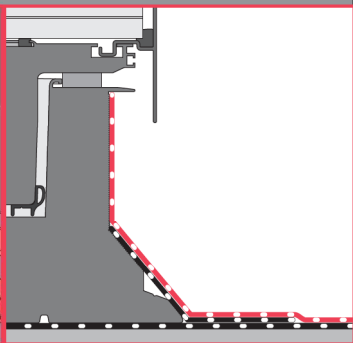

DXW Walkable Skylight

DXW

DXW	A B		S L		C D	
	[inch]		[inch]		[inch]	
30x30	29 7/8"	29 7/8"	39 1/4"	39 1/4"	38 1/8"	38 1/8"
30x36	29 7/8"	34 3/4"	39 1/4"	44 1/8"	38 1/8"	43"
36x36	34 3/4"	34 3/4"	44 1/8"	44 1/8"	43"	43"
36x48	34 3/4"	46 5/8"	44 1/8"	55 7/8"	43"	54 3/4"
48x48	46 5/8"	46 5/8"	55 7/8"	55 7/8"	54 3/4"	54 3/4"

1

$$X_1 = X_2$$

$$Y_1 = Y_2$$

2

5b

0 [cm] 1 2 3 4 5 6 7 8 9 10 11 12 13 14 15 16 17 18 19 20

EN Manufacturer and Seller shall bear no liability for failure to comply with the applicable laws, building codes and safety requirements by the user of the product, architect, fitter or owner of the building.