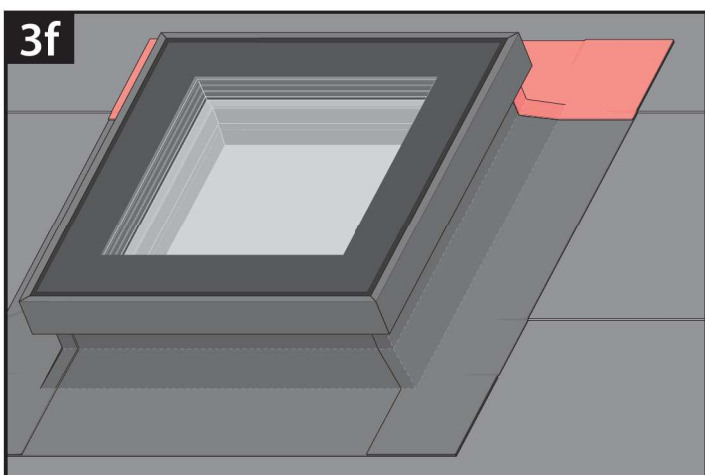

DXW Walkable Skylight

DXW

DXW	A B		S L		C D	
	[inch]		[inch]		[inch]	
30x30	29 7/8"	29 7/8"	39 1/4"	39 1/4"	38 1/8"	38 1/8"
30x36	29 7/8"	34 3/4"	39 1/4"	44 1/8"	38 1/8"	43"
36x36	34 3/4"	34 3/4"	44 1/8"	44 1/8"	43"	43"
36x48	34 3/4"	46 5/8"	44 1/8"	55 7/8"	43"	54 3/4"
48x48	46 5/8"	46 5/8"	55 7/8"	55 7/8"	54 3/4"	54 3/4"

1

$$X_1 = X_2$$

$$Y_1 = Y_2$$

2

5b

0 [cm] 1 2 3 4 5 6 7 8 9 10 11 12 13 14 15 16 17 18 19 20

EN Manufacturer and Seller shall bear no liability for failure to comply with the applicable laws, building codes and safety requirements by the user of the product, architect, fitter or owner of the building.