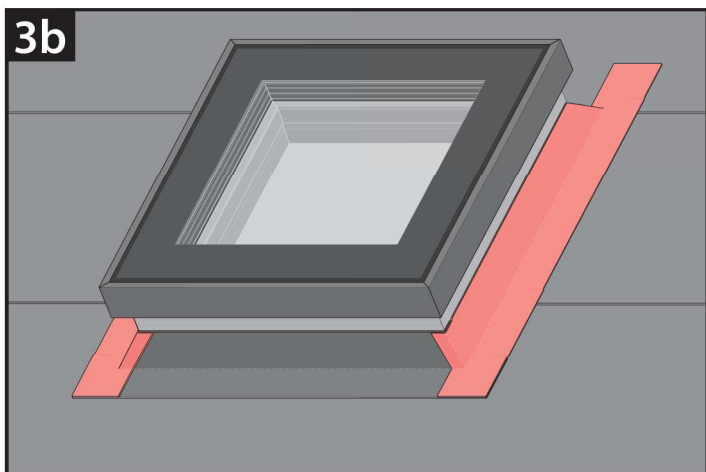

DXW Walkable Skylight

DXW

DXW	A B		S L		C D	
	[inch]		[inch]		[inch]	
30x30	29 7/8"	29 7/8"	39 1/4"	39 1/4"	38 1/8"	38 1/8"
30x36	29 7/8"	34 3/4"	39 1/4"	44 1/8"	38 1/8"	43"
36x36	34 3/4"	34 3/4"	44 1/8"	44 1/8"	43"	43"
36x48	34 3/4"	46 5/8"	44 1/8"	55 7/8"	43"	54 3/4"
48x48	46 5/8"	46 5/8"	55 7/8"	55 7/8"	54 3/4"	54 3/4"

1

$$X_1 = X_2$$

$$Y_1 = Y_2$$

2

5b

0 [cm] 1 2 3 4 5 6 7 8 9 10 11 12 13 14 15 16 17 18 19 20

EN Manufacturer and Seller shall bear no liability for failure to comply with the applicable laws, building codes and safety requirements by the user of the product, architect, fitter or owner of the building.