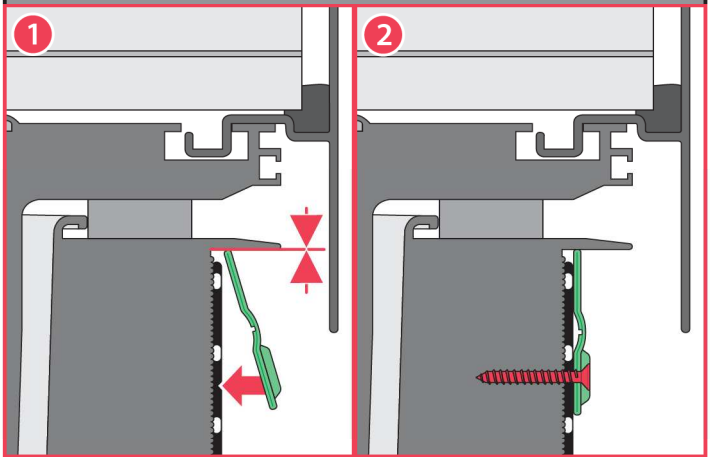

DXW Walkable Skylight

DXW

DXW	A B		S L		C D	
	[inch]		[inch]		[inch]	
30x30	29 7/8"	29 7/8"	39 1/4"	39 1/4"	38 1/8"	38 1/8"
30x36	29 7/8"	34 3/4"	39 1/4"	44 1/8"	38 1/8"	43"
36x36	34 3/4"	34 3/4"	44 1/8"	44 1/8"	43"	43"
36x48	34 3/4"	46 5/8"	44 1/8"	55 7/8"	43"	54 3/4"
48x48	46 5/8"	46 5/8"	55 7/8"	55 7/8"	54 3/4"	54 3/4"

1

$$X_1 = X_2$$

$$Y_1 = Y_2$$

2

5b

0 [cm] 1 2 3 4 5 6 7 8 9 10 11 12 13 14 15 16 17 18 19 20

EN Manufacturer and Seller shall bear no liability for failure to comply with the applicable laws, building codes and safety requirements by the user of the product, architect, fitter or owner of the building.