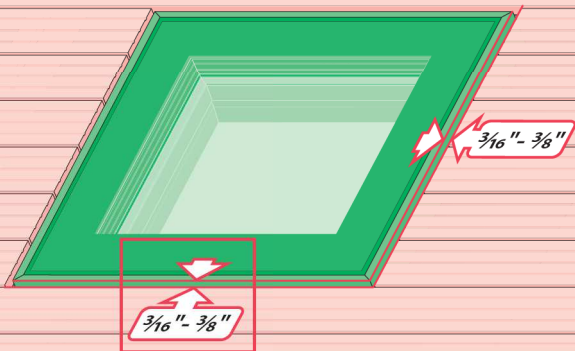

DXW Walkable Skylight

DXW

DXW	A B		S L		C D	
	[inch]		[inch]		[inch]	
30x30	29 7/8"	29 7/8"	39 1/4"	39 1/4"	38 1/8"	38 1/8"
30x36	29 7/8"	34 3/4"	39 1/4"	44 1/8"	38 1/8"	43"
36x36	34 3/4"	34 3/4"	44 1/8"	44 1/8"	43"	43"
36x48	34 3/4"	46 5/8"	44 1/8"	55 7/8"	43"	54 3/4"
48x48	46 5/8"	46 5/8"	55 7/8"	55 7/8"	54 3/4"	54 3/4"

1

$$X_1 = X_2$$

$$Y_1 = Y_2$$

2

5b

0 [cm] 1 2 3 4 5 6 7 8 9 10 11 12 13 14 15 16 17 18 19 20

EN Manufacturer and Seller shall bear no liability for failure to comply with the applicable laws, building codes and safety requirements by the user of the product, architect, fitter or owner of the building.