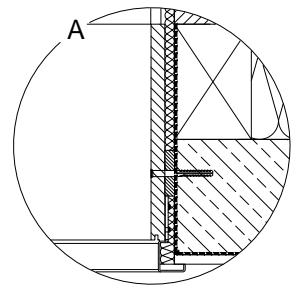

K	E	G	S
Folded ladder height	Tread length	Distance between treads	Tread width
12 1/2"	13 3/4"	9 13/16"	5 1/8"

Lader Model #	LML - Loft ladder dimensions								
	H	A	B	R	C	WxL	MxN	J	D
	Ceiling height	Rough opening	Rough opening	Projection	Landing space	Outside frame dimension	Internal frame dimensions	Loft ladder width with trims	Loft ladder length with trims
862411	7'7 3/4" - 9'2 1/4"	27 1/2"	47"	65"	47 1/4"	27" x 46 1/4"	25 1/4" x 44 7/8"	28 1/2"	48 1/4"

Technical drawing:
LML (27 1/2"x47") 3-section loft ladder with metal ladder,
DRL FAKRO (27 1/2x59 1/2) Flat Roof Access Hatch

FORMAT:
Letter

SCALE:
1:20

DATE:
04.2021