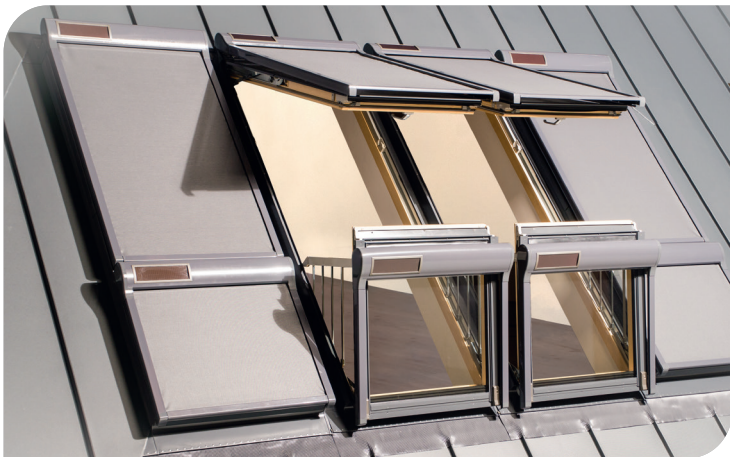

FLASHINGS

There are few types of flashings dedicated for the balcony window. They are additionally marked with the letter "G".

Available Flashings:

- ESV/G for shingles
- EBV-A/G for standing seam
- EHN-A/G for high profile roofing
- EHN-AT/G Thermo universal flashing with additional insulation.

39 West Factory Road
Addison, IL 60101
tel: (630)-543-1010
fax: (630)-543-1011
e-mail: sales@fakrousa.com

www.fakrousa.com