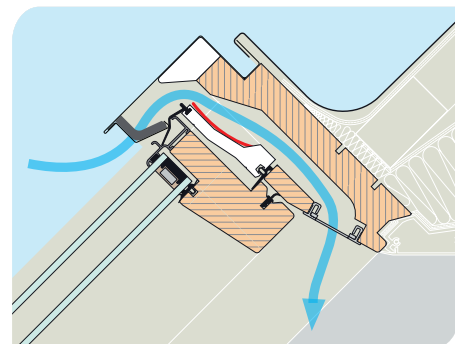

AUTOMATIC AIR INLET »

The Galeria balcony window is equipped with an automatic V40P air inlet, ensuring the optimum amount of fresh air in the room and energy savings.