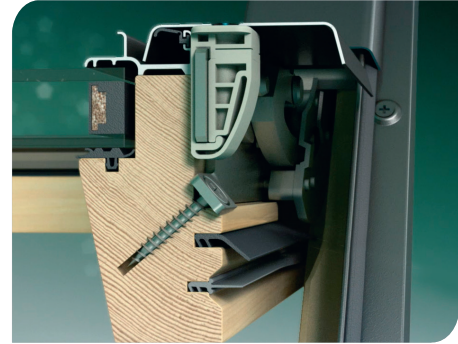

**FGH-V GALERIA
BALCONY WINDOW**

➤ A NEW DIMENSION TO THE LOFT

CONTACT WITH THE ENVIRONMENT

The **FGH-V Galeria** is an innovatory large roof window whose sashes, when open, form a balcony in the loft. The upper top hung sash opens upwards with the lower sash sliding forwards and enabling free access to the balcony recess. Just a few steps is all it takes to find yourself "outside" and feel the sun rays, gusts of wind or admire beautiful views.

DURABILITY AND AESTHETICS

The upper sash is lifted steplessly up to an angle of 45. The side guardrails are integrated into the bottom sash and slide out during its opening. When closing the lower sash, the balcony guardrails hide in the window and do not protrude from the roof surface. They are hidden under the window cladding elements, thus they do not collect dirt or interfere with the aesthetics of the roof. After opening, the balcony railings are always dry and clean, which ensures trouble-free operation.

The balcony window as standard is equipped with an innovative structure re-enforcement system topSafe, thus offering increased burglary-resistance.

COMFORT OF USE

HANDLE ALWAYS WITHIN REACH

The window is operated by means of a handle situated in the lower section of the sash, making it always within easy reach, so the window can be freely opened and closed at all times.

The window has a multi-point locking system without the traditional locking keep. After turning the handle, the sash is locked at both sides of the frame. The lower sash slides forwards. In order to close it, just release the locks located by the rails on the frame.